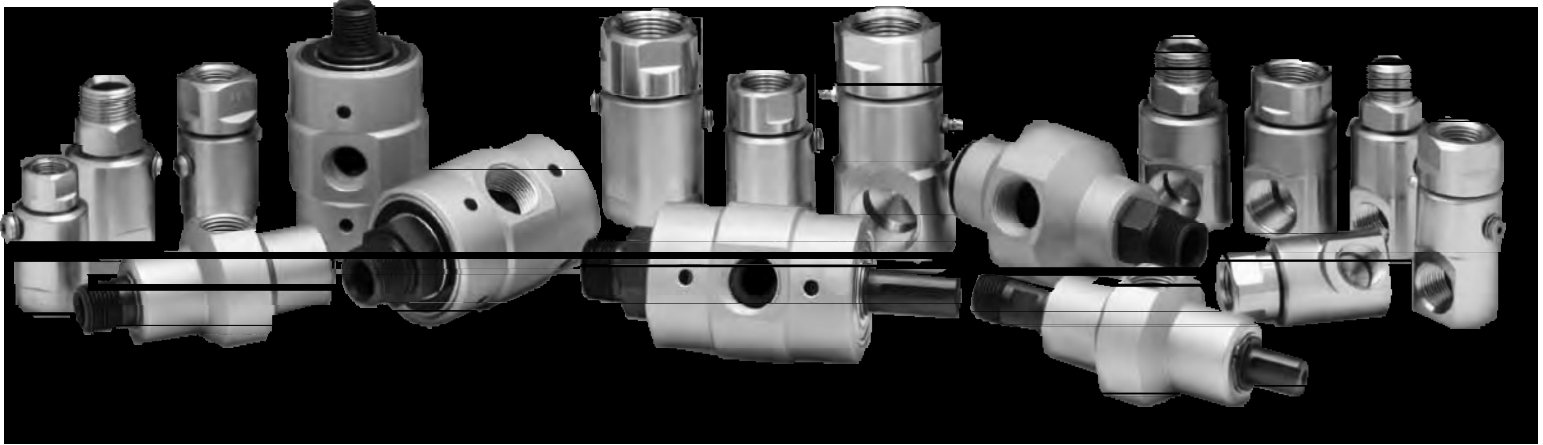

Switch Your Swivel![®]

Inline & 90° Live Car Wash Swivels

- Available In Sizes From 1/2" Through 1"
- Rated To 5,000 P.S.I.
- Heat Treated
- Nickel Plated
- Rebuilding Kits Available
- Superior Quality Alloy Steel
- Withstands Heavy Side Loads
- Full Flow — Low Pressure Drop
- Burnished (Micro Smooth) Barrel Bores
- Stainless Steel Ball Bearings
- TFE or UHMW Piston Ring Seals