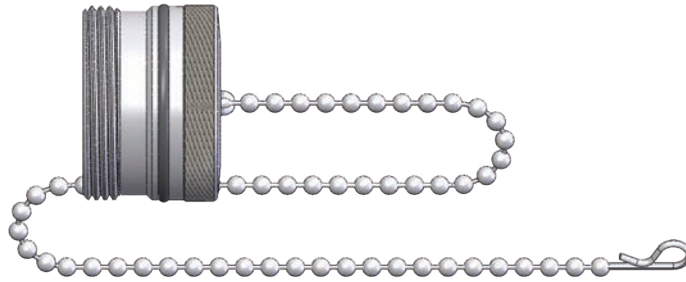

W-Series Hydraulic Couplings

| Body Size | W-Series Wingstyle Interchange Coupler Rigid Dust Plug | | | | | | |
|-----------|--|---------------|-------|-----------|-------------|-----|--|
| | Part Detail | | | Weight Lb | Package Qty | | |
| | Part Number | Lanyard | Body | | Bag | Box | |
| 3/4" | 6WDP | SS Bead Chain | steel | 0.31 | 10 | 50 | |
| 1" | 8WDP | SS Bead Chain | steel | 0.48 | 10 | 50 | |
| 1-1/4" | 10WDP | SS Bead Chain | steel | 0.61 | 5 | 25 | |
| 1-1/2" | 12WDP | SS Bead Chain | steel | 1.20 | 5 | 25 | |

| Body Size | W-Series Wingstyle Interchange Nipple Rigid Dust Cap | | | | | | |
|-----------|--|---------------|-------|-----------|-------------|-----|--|
| | Part Detail | | | Weight Lb | Package Qty | | |
| | Part Number | Lanyard | Body | | Bag | Box | |
| 3/4" | W6DC | SS Bead Chain | steel | 0.36 | 10 | 50 | |
| 1" | W8DC | SS Bead Chain | steel | 0.37 | 10 | 50 | |
| 1-1/4" | W10DC | SS Bead Chain | steel | 0.62 | 5 | 25 | |
| 1-1/2" | W12DC | SS Bead Chain | steel | 1.03 | 5 | 25 | |

| Body Size | W-Series Wingstyle Interchange Nipple Repair Kits | | | | | | |
|-----------|---|---------------|---------------|---------------------------------------|-------------|-----|--|
| | Part Detail | | | Repair Kit Contents (for one coupler) | Package Qty | | |
| | Part Number | Coupler Style | Seal Material | | Bag | Box | |
| 3/4" | W6-RKIT | all | Nitrile | Valve Assembly and O-Ring | 1 | 25 | |
| 1" | W8-RKIT | all | Nitrile | Valve Assembly and O-Ring | 1 | 25 | |
| 1-1/4" | W10-RKIT | all | Nitrile | Valve Assembly and O-Ring | 1 | 25 | |
| 1-1/2" | W12-RKIT | all | Nitrile | Valve Assembly and O-Ring | 1 | 25 | |