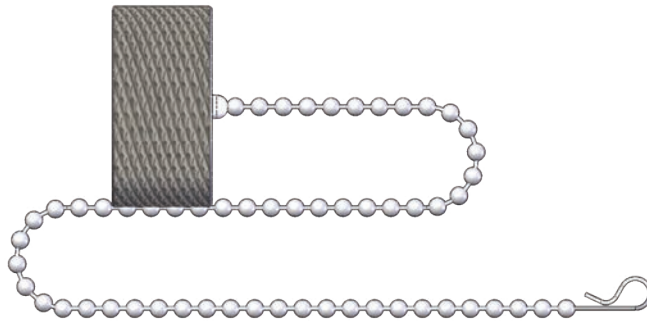

W-Series Hydraulic Couplings

| Body Size | W-Series Wingstyle Interchange Coupler Rigid Dust Plug | | | | | | |
|-----------|--|---------------|-------|-----------|-------------|-----|--|
| | Part Detail | | | Weight Lb | Package Qty | | |
| | Part Number | Lanyard | Body | | Bag | Box | |
| 3/4" | 6WDP | SS Bead Chain | steel | 0.31 | 10 | 50 | |
| 1" | 8WDP | SS Bead Chain | steel | 0.48 | 10 | 50 | |
| 1-1/4" | 10WDP | SS Bead Chain | steel | 0.61 | 5 | 25 | |
| 1-1/2" | 12WDP | SS Bead Chain | steel | 1.20 | 5 | 25 | |

| Body Size | W-Series Wingstyle Interchange Nipple Rigid Dust Cap | | | | | | |
|-----------|--|---------------|-------|-----------|-------------|-----|--|
| | Part Detail | | | Weight Lb | Package Qty | | |
| | Part Number | Lanyard | Body | | Bag | Box | |
| 3/4" | W6DC | SS Bead Chain | steel | 0.36 | 10 | 50 | |
| 1" | W8DC | SS Bead Chain | steel | 0.37 | 10 | 50 | |
| 1-1/4" | W10DC | SS Bead Chain | steel | 0.62 | 5 | 25 | |
| 1-1/2" | W12DC | SS Bead Chain | steel | 1.03 | 5 | 25 | |

| Body Size | W-Series Wingstyle Interchange Nipple Repair Kits | | | | | | |
|-----------|---|---------------|---------------|---------------------------------------|-------------|-----|--|
| | Part Detail | | | Repair Kit Contents (for one coupler) | Package Qty | | |
| | Part Number | Coupler Style | Seal Material | | Bag | Box | |
| 3/4" | W6-RKIT | all | Nitrile | Valve Assembly and O-Ring | 1 | 25 | |
| 1" | W8-RKIT | all | Nitrile | Valve Assembly and O-Ring | 1 | 25 | |
| 1-1/4" | W10-RKIT | all | Nitrile | Valve Assembly and O-Ring | 1 | 25 | |
| 1-1/2" | W12-RKIT | all | Nitrile | Valve Assembly and O-Ring | 1 | 25 | |